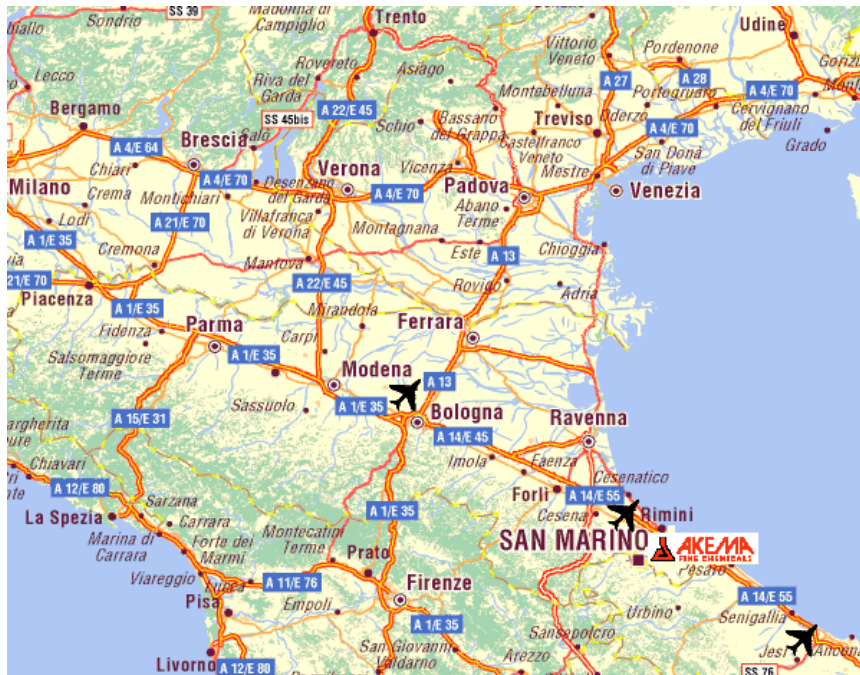

## How to reach us

### By plan

Bologna Airport "Guglielmo Marconi": distance 120 km.

Ancona Falconara Airport "Raffaello Sanzio": distance 80 km.

Rimini Airport "Federico Fellini": distance 10 km.

### By car

Coming from Bologna or Ancona: take the motorway **A14** and exit to **Riccione**. Go towards Riccione and after 400 m *turn left* to Coriano at the roundabout. Continue in the direction to **Coriano** for 2.5 km and at the end of the road *turn left* to **Coriano-S. Clemente** for 1.8 km. At the roundabout continue in the **S. Clemente** direction, after 200 m *turn right*.